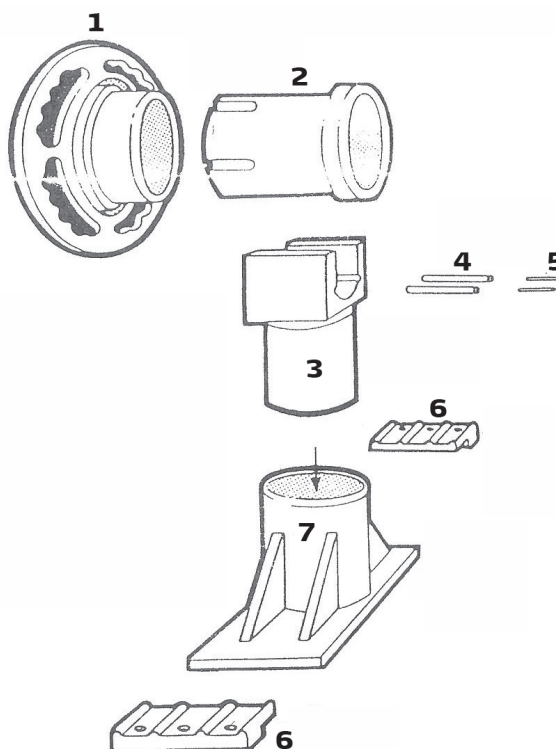

WELLDANA® REEL SYSTEMS

Spare parts for welldana® Reel System. ABS.

Part number		Spare part number
01.	Hand wheel.	39-323301
02.	Hub.	39-323302
03.	Support / yoke.	39-323303
04.	Axles for roller no. 03	39-323304
05.	Roller for wheel no. 03 (10 pcs.)	39-323305
06.	Attachments plates.	39-323307
07.	Base standard.	39-323306
08.	Base with feets.	39-323308