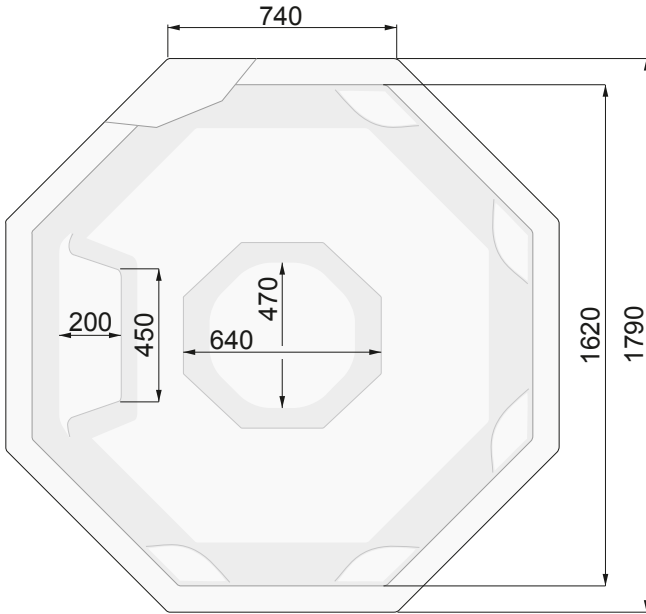

Octavia 179 x 179 with skimmer

Octavia 226 x 226 with gutter