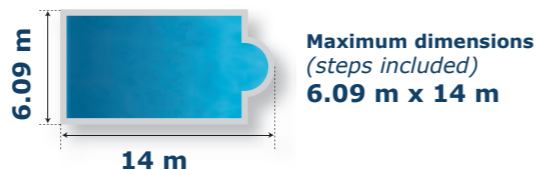

Aquadeck ^{EC}

3 years
Guarantee
Delta range

Mains version

A wide choice of colours for your slat cover

- Aquadeck offers a choice of 4 slat colours. Choose yours.

Mains powered motorised operation

Simple and reliable, this model comes with a control panel that is installed in the plant room.

The ideal solution for pools under construction

- Operates off a 230V mains supply
- Rolls up in less than 2 minutes (pool 10x5m)
- Push button cover operation

Delta Lock safety fasteners

- A wide choice of colours for your Delta Lock safety fasteners.

8 Delta Lock fastener colours are available:
Light Blue, Dark Blue, White, Caribbean Green, Beige, Grey, Anthracite grey, Black.

Steps

- Delta covers can be made to fit straight steps, roman steps, even free-form steps. Two type of finish are available, stepped or smooth.

Aquadeck ^{ES}

3 years
Guarantee
Delta range

Solar version

A wide choice of colours for your slat cover

- Aquadeck offers a choice of 4 slat colours. Choose yours.

Solar powered motorised operation

Simple and easy to install, ecological and very economical. This model is fitted with a battery that is recharged by solar energy. Once completely charged, 30 open/close cycles before the battery needs to be charged again.

An autonomous solution in keeping with popular trends

- Rolls up in less than 2 minutes (pool 10x5m)
- Push button cover operation

Delta Lock safety fasteners

- A wide choice of colours for your Delta Lock safety fasteners.

8 Delta Lock fastener colours are available:
Light Blue, Dark Blue, White, Caribbean Green, Beige, Grey, Anthracite grey, Black.

Steps

- Delta covers can be made to fit straight steps, roman steps, even free-form steps. Two type of finish are available, stepped or smooth.