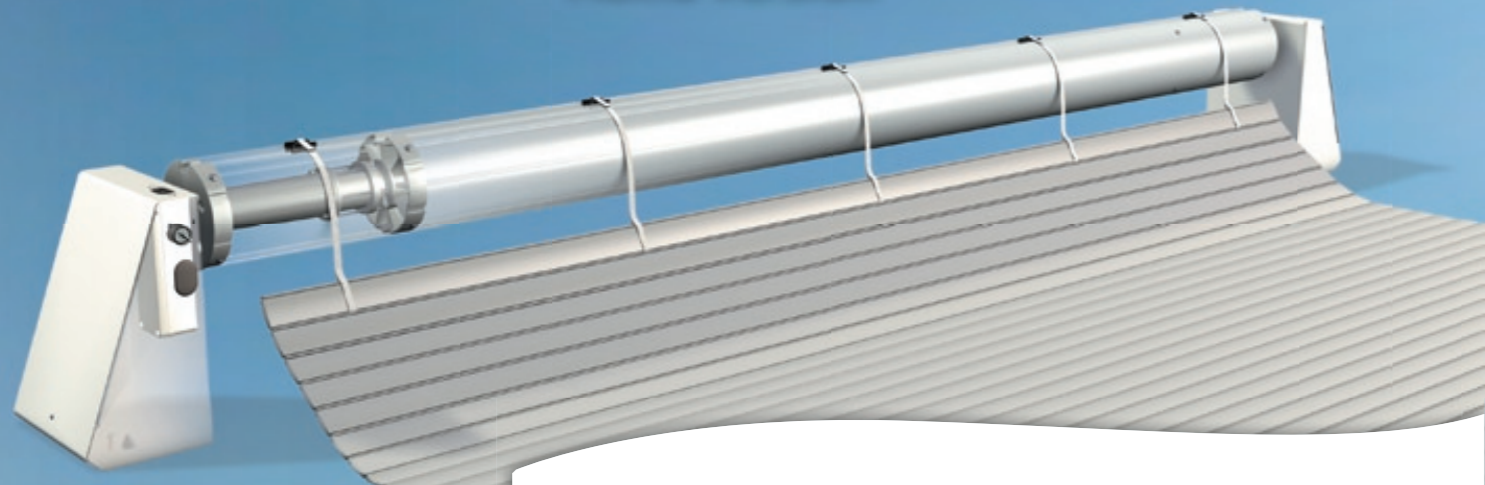

Aquadeck ^{EC}

3 years
Guarantee
Delta range

Mains version

A wide choice of colours for your slat cover

- Aquadeck offers a choice of 4 slat colours. Choose yours.

Mains powered motorised operation

Simple and reliable, this model comes with a control panel that is installed in the plant room.

The ideal solution for pools under construction

- Operates off a 230V mains supply
- Rolls up in less than 2 minutes (pool 10x5m)
- Push button cover operation