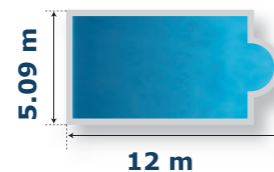

Steps

- Delta covers can be made to fit straight steps, roman steps, even free-form steps. Two type of finish are available, stepped or smooth.

Maximum dimensions (steps included)
5.09 m x 12 m

Aquadeck *EB*