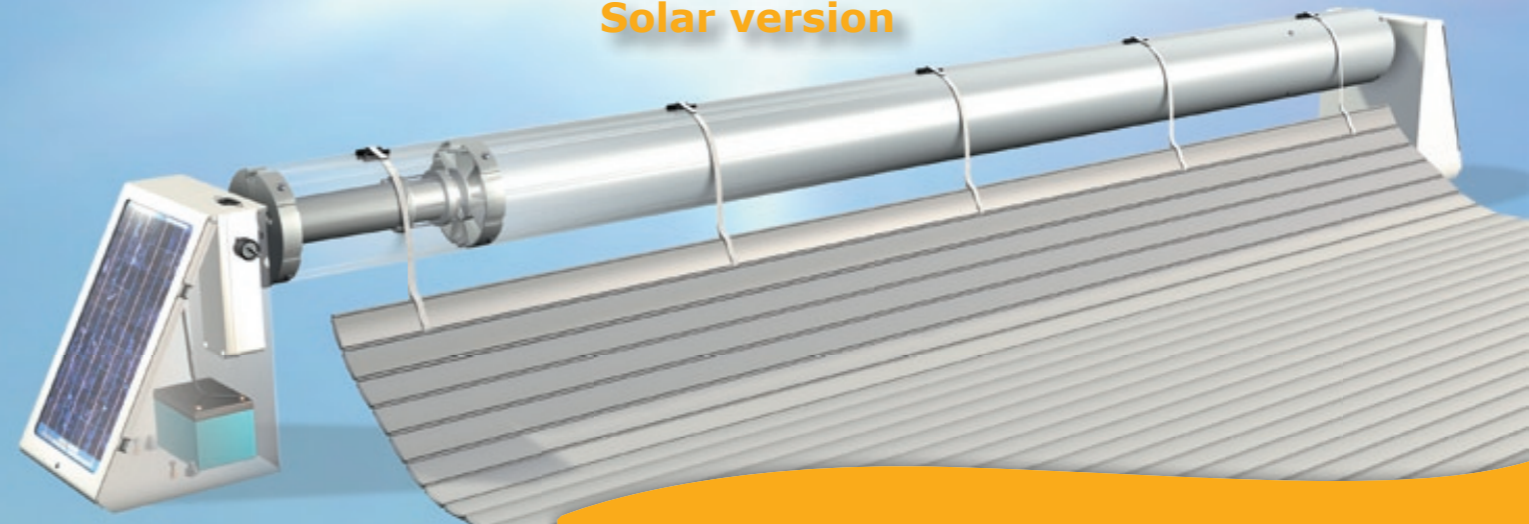

Aquadeck ^{ES}

3 years
Guarantee
Delta range

Solar version

A wide choice of colours for your slat cover

- Aquadeck offers a choice of 4 slat colours. Choose yours.

Solar powered motorised operation

Simple and easy to install, ecological and very economical. This model is fitted with a battery that is recharged by solar energy. Once completely charged, 30 open/close cycles before the battery needs to be charged again.

An autonomous solution in keeping with popular trends

- Rolls up in less than 2 minutes (pool 10x5m)
- Push button cover operation