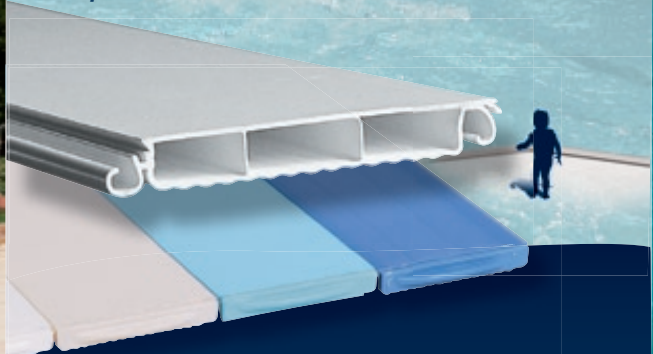

Stepped finish

Smooth finish

Aquadeck *E series*

- **Ultrasonically welded end plugs: watertightness guaranteed**
- **Beautiful, down to the finest detail: end plug colours match the slat colours.**
- **Aquadeck covers are made of high quality PVC that confers excellent strength, despite the thin air cell walls.**

Unique slat design

The best air volume/ slat thickness ratio available on the market

Some of the most important advantages offered by Aquadeck covers are a result of this unique slat design; a large volume of air trapped inside the minimum amount of plastic.