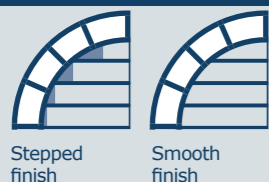

- Aquadeck offers a choice of 4 slat colours. Choose yours.

Manual operation

Fast, easy to install and very economical. No wiring required.

The cover is rolled out effortlessly by hand using a removable fly wheel fitted with a reduction gear.

Steps

- Delta covers can be made to fit straight steps, roman steps, even free-form steps. Two type of finish are available, stepped or smooth.

Maximum dimensions (steps included)
5.09 m x 12 m

Aquadeck *EB*