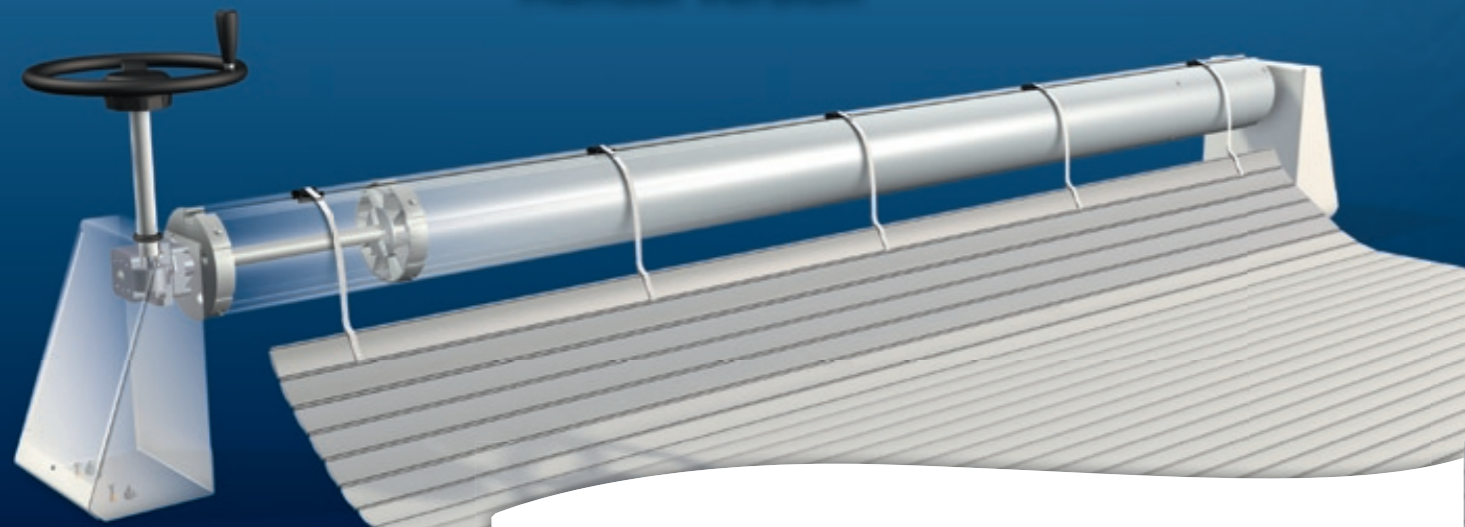

- **A simple, cleverly designed system**

Aquadeck is a Delta cover, designed and manufactured by a market leader.

With 4 different models, Aquadeck caters for every pool configuration: manual, mains, battery or solar.

Lastly, as part of its overall environmental design, the PVC that makes up your cover can be recycled. With Aquadeck, you get cutting edge technology and reduce your environmental footprint.

- **UP to 100 kg per m²**

Featuring three air cells per slat, and an anti-deflection system that limits inclination of the slats, it is the outright winner in every flotation category.

Aquadeck *EM*

Manual version

A wide choice of colours for your slat cover

- Aquadeck offers a choice of 4 slat colours. Choose yours.

Manual operation

Fast, easy to install and very economical. No wiring required.

The cover is rolled out effortlessly by hand using a removable fly wheel fitted with a reduction gear.