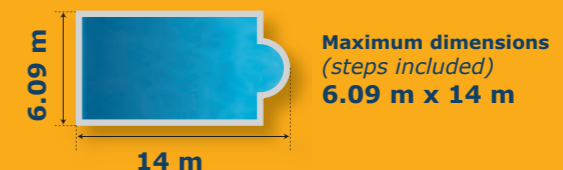

Aquadeck ^{EC}

3 years
Guarantee
Delta range

Mains version

A wide choice of colours for your slat cover

- Aquadeck offers a choice of 4 slat colours. Choose yours.

Mains powered motorised operation

Simple and reliable, this model comes with a control panel that is installed in the plant room.

The ideal solution for pools under construction

- Operates off a 230V mains supply
- Rolls up in less than 2 minutes (pool 10x5m)
- Push button cover operation

Delta Lock safety fasteners

- A wide choice of colours for your Delta Lock safety fasteners.

8 Delta Lock fastener colours are available:
Light Blue, Dark Blue, White, Caribbean Green, Beige, Grey, Anthracite grey, Black.

Steps

- Delta covers can be made to fit straight steps, roman steps, even free-form steps. Two type of finish are available, stepped or smooth.

Aquadeck ^{ES}

3 years
Guarantee
Delta range

Solar version

A wide choice of colours for your slat cover

- Aquadeck offers a choice of 4 slat colours. Choose yours.

Solar powered motorised operation

Simple and easy to install, ecological and very economical. This model is fitted with a battery that is recharged by solar energy. Once completely charged, 30 open/close cycles before the battery needs to be charged again.

An autonomous solution in keeping with popular trends

- Rolls up in less than 2 minutes (pool 10x5m)
- Push button cover operation

Delta Lock safety fasteners

- A wide choice of colours for your Delta Lock safety fasteners.

8 Delta Lock fastener colours are available:
Light Blue, Dark Blue, White, Caribbean Green, Beige, Grey, Anthracite grey, Black.

Steps

- Delta covers can be made to fit straight steps, roman steps, even free-form steps. Two type of finish are available, stepped or smooth.