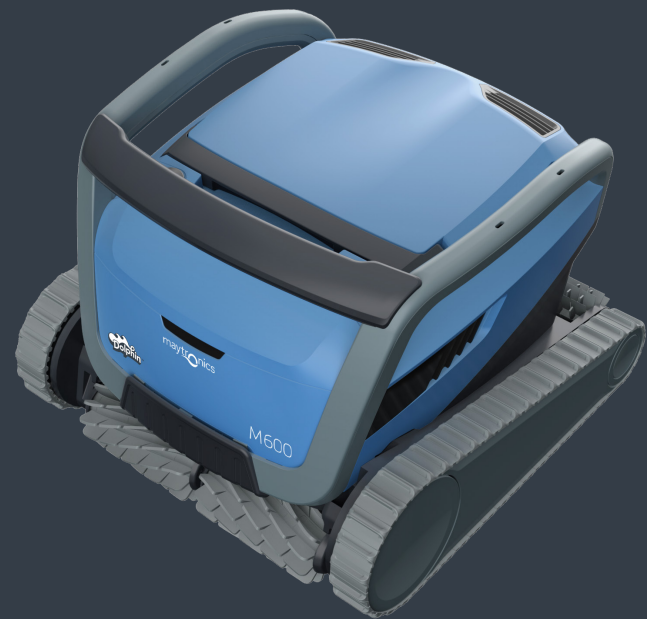

# M600 Features

- > CleverClean and PowerStream Mobility System
- > Wi-Fi Connectivity – MyDolphin App
- > Year-Round, Large-Capacity Filtration
- > Dynamic Active Brush
- > High Suction Rate
- > Convenient Handling

PP = Plastic Parts PS = Power Supply C = Cable M = Motor B = Brushes T = Tracks F = Filters

M 600 Model # 99996610-US

## M Series

## POWERSTREAM™ MOBILITY SYSTEM